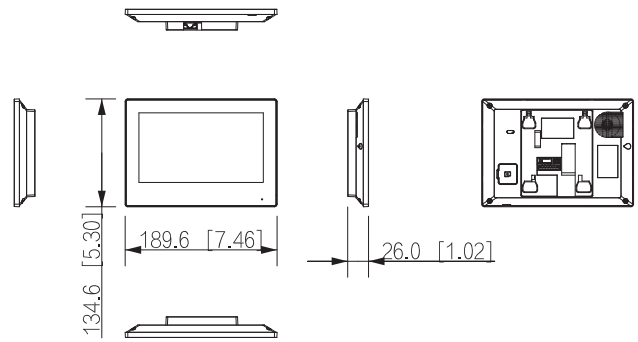

### General

Appearance Color	Black/White
Power Supply	12 VDC 1A; Standard PoE (36–57 V, 0.35 A)
Installation	Surface Mount
Certifications	CE; FCC
Dimensions	189.6 mm × 134.6 mm × 26.0 mm (7.50" × 5.30" × 1.00")
Operating Temperature	-10 °C to +55 °C (+14 °F to 131 °F)
Operating Humidity	10%–95% RH (non-condensing)
Operating Altitude	Beneath 3,000 m (9,842.52 ft)

## Dimensions (mm[inch])