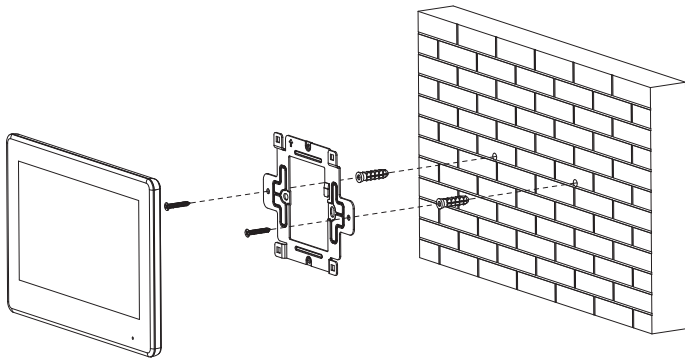

Installation